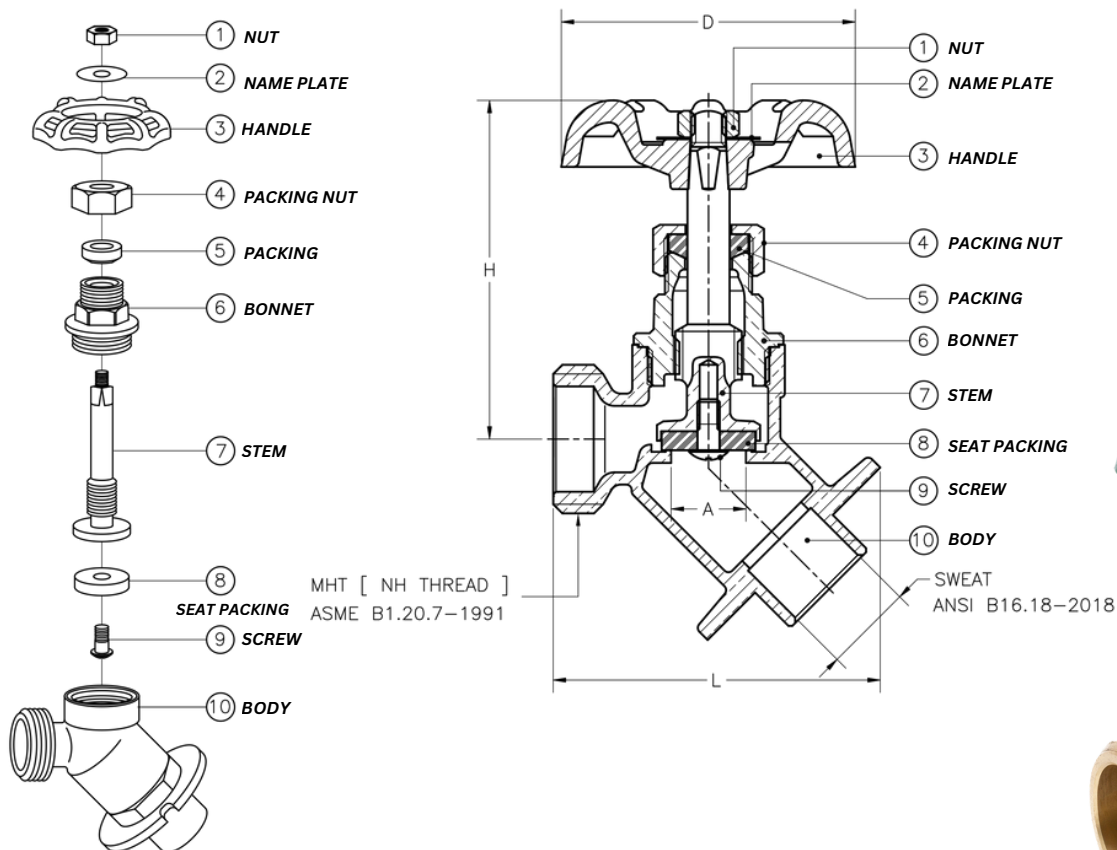

## 15307 SERIES - LEAD FREE BRASS SILLCOCK SWEAT

### SPECIFICATION

LEAD FREE BRASS BODY

SIZE: 1/2" - 3/4"

CONNECTION: FIP X MHT

TEMPERATURE RATING MAX: 160°F

PRESSURE RATING: 125 PSI

NSF/ANSI/CAN 61/372

GREEN HANDLE

### COMPONENTS

N°	DESCRIPTION	MATERIAL
1	NUT	HOT ROLLED SAE 1010R
2	NAME PLATE	ALUMINIUM A1100
3	HANDLE	CAST IRON JIS Z2202
4	PACKING NUT	BRASS ROD C37700
5	PACKING	RUBBER (NBR) SN-719F
6	BONNET	CAST BRASS C46400 MOD
7	STEM	CAST BRASS C46400 MOD
8	SEAT PACKING	RUBBER (NBR) SN-819-F
9	SCREW	FORGED BRASS C26000
10	BODY	CAST BRASS C46400 MOD

### DIMENSIONS

CODE	SIZE	A	D	H	L	INCHES
15307-005	1/2" SWEAT X 3/4" MHT	13.5	53	61	54	
15307-007	3/4" SWEAT X 3/4" MHT 63	13.5	53	61	63	